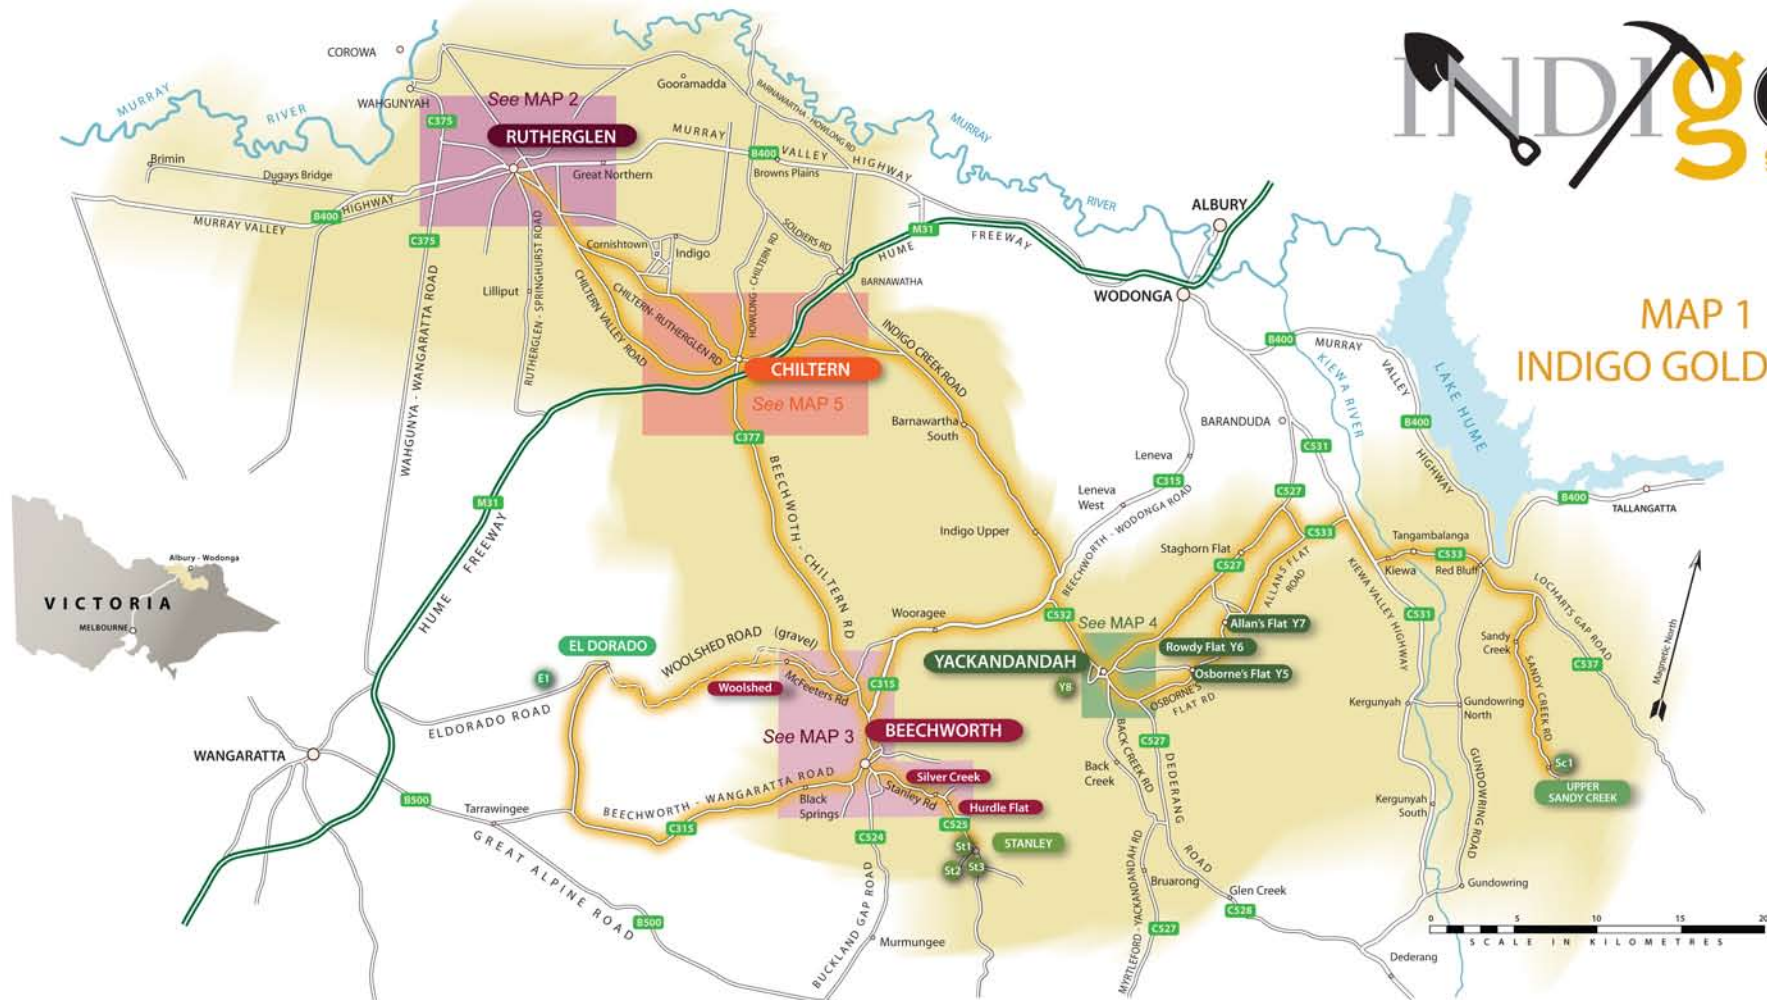

MAP 1 INDIGO GOLD TRAIL

MAP 1. INDIGO GOLD TRAIL

El Dorado

Stanley

St1. Stanley storyboard

St2. "Seven Star" Wallace storyboard
St3. Athenaeum

Upper Sandy Creek